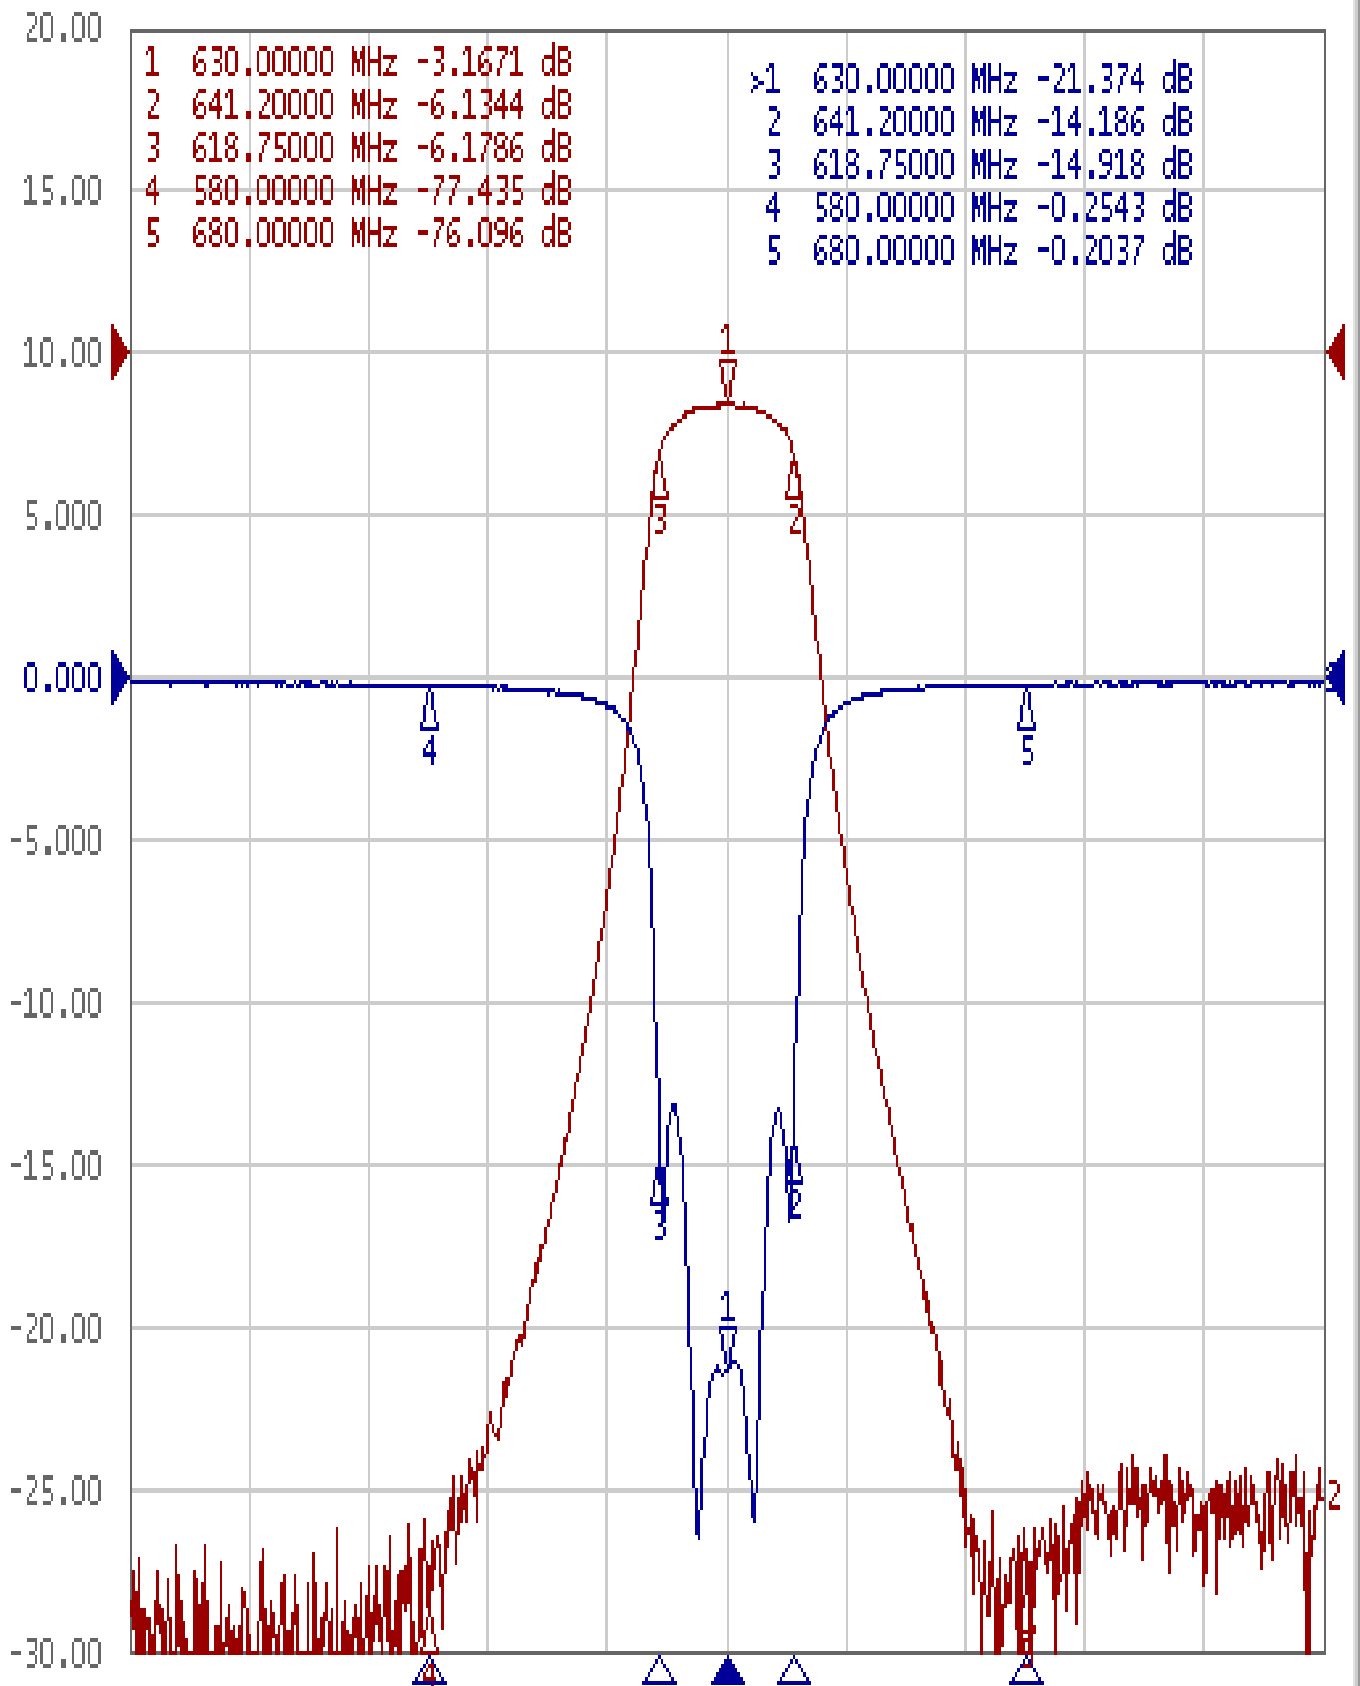

Performance-TV70844F-630M

202010033CD

▶ Tr1 S11 Log Mag 5.000dB/ Ref 0.000dB [F2]
Tr2 S21 Log Mag 10.000dB/ Ref 0.000dB [F2]

1 Center 630 MHz

IFBW 70 kHz

Span 200 MHz

Cor !