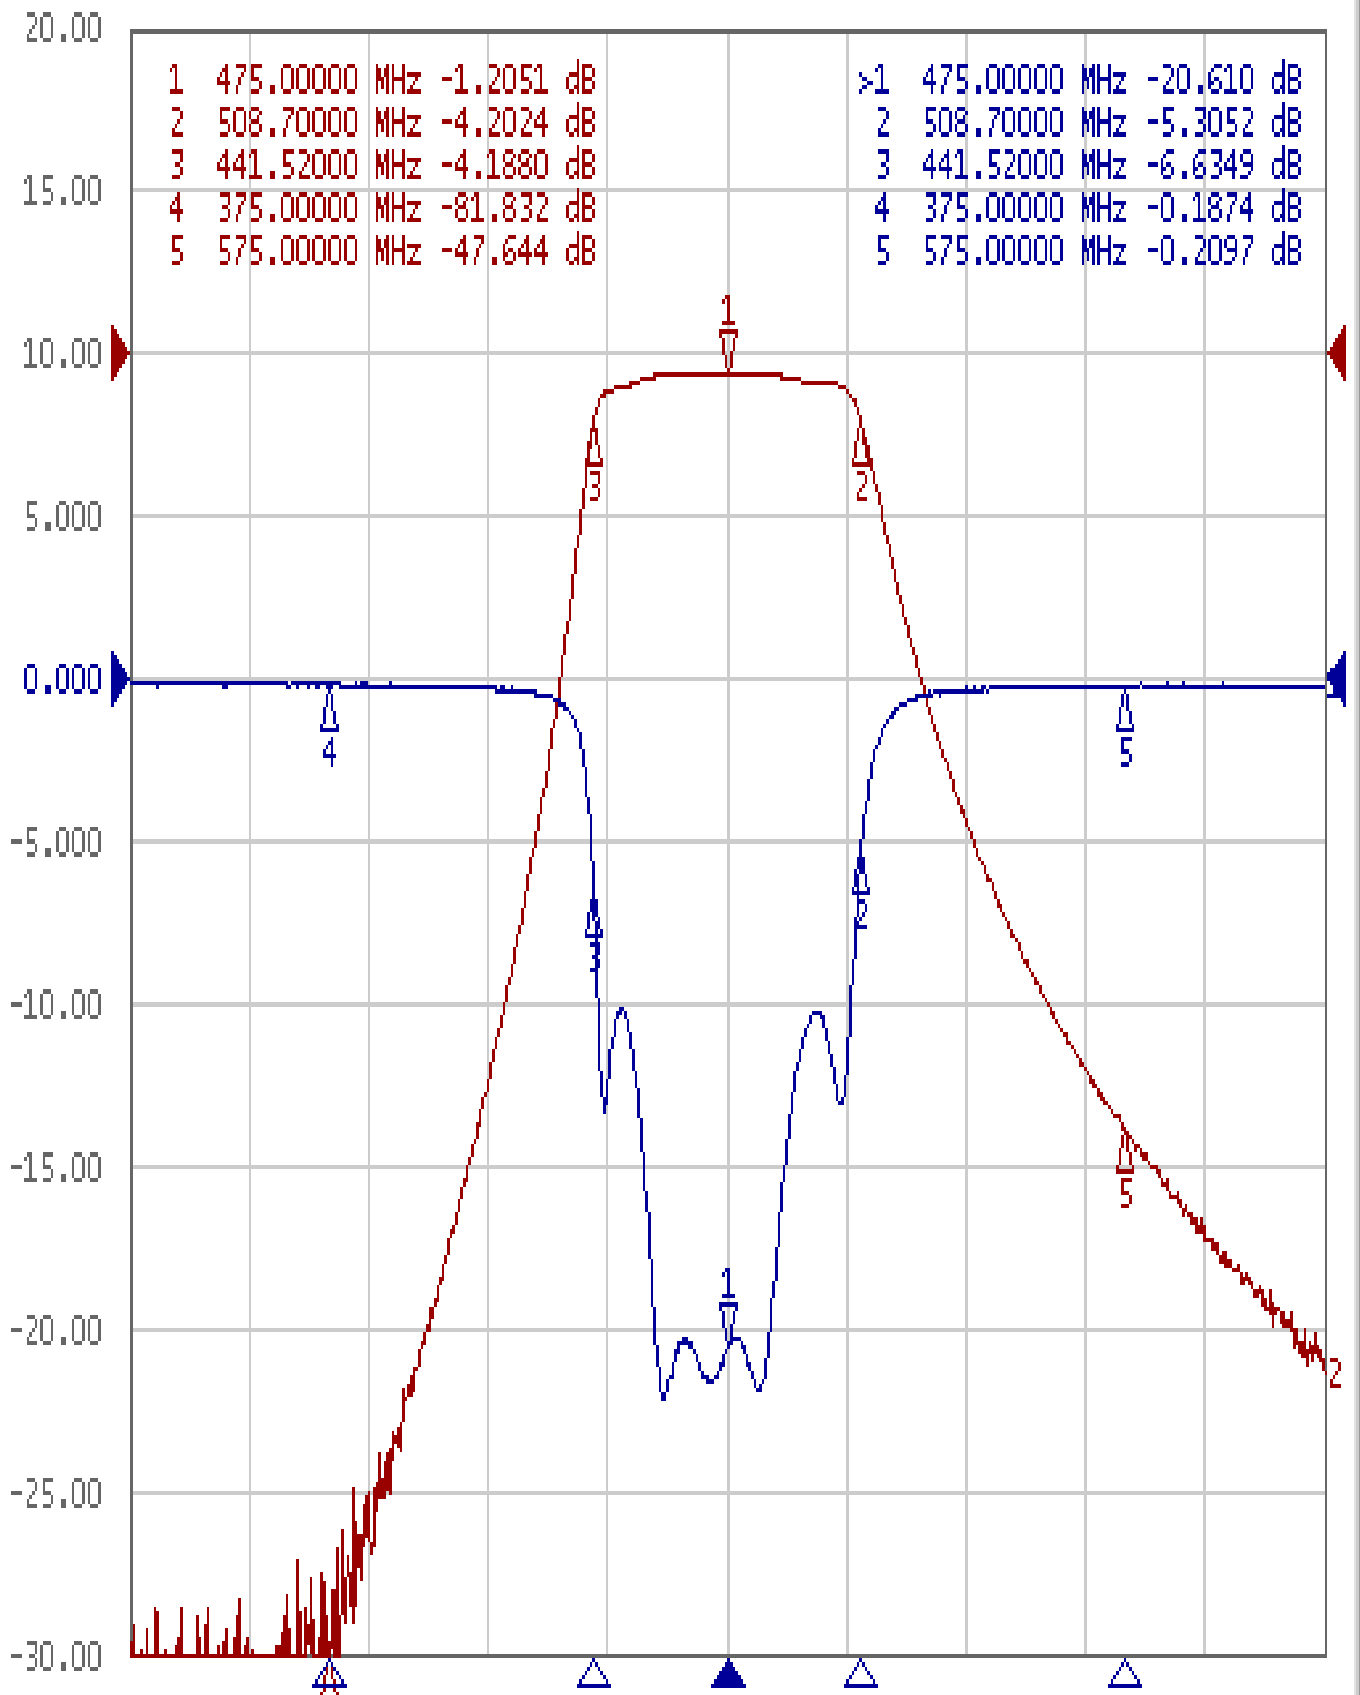

Performance-TV70493B-475M

202010026CD

▶ Tr1 S11 Log Mag 5.000dB/ Ref 0.000dB [F2]
Tr2 S21 Log Mag 10.00dB/ Ref 0.000dB [F2]

1 Center 475 MHz

IFBW 70 kHz

Span 300 MHz

Cor |