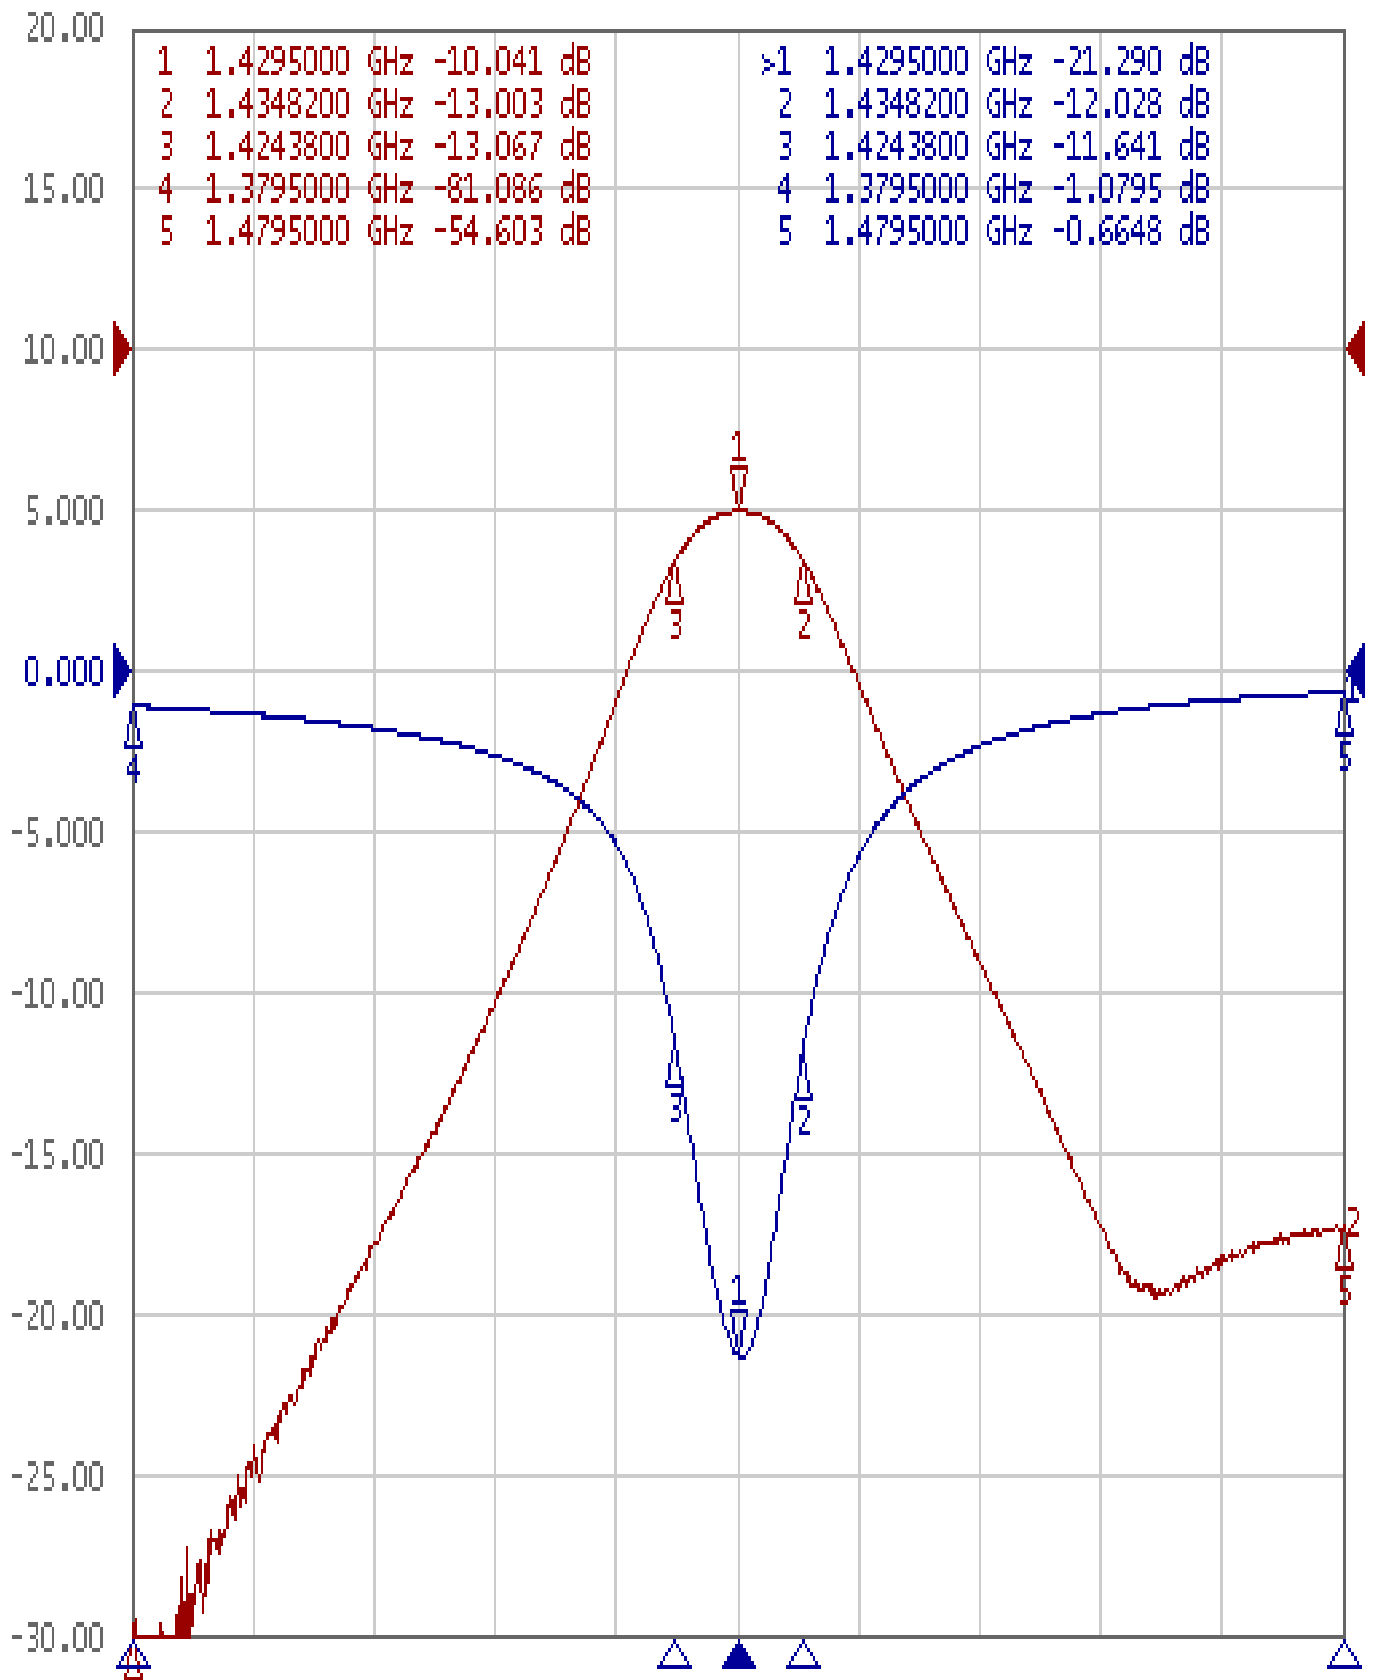

Performance-TV6567B-1429.5M

201912021CD

Tr1 S11 Log Mag 5.000dB/ Ref 0.000dB [F2]

Tr2 S21 Log Mag 10.00dB/ Ref 0.000dB [F2]

1 Center 1.4295 GHz

IFBW 10 kHz

Span 100 MHz Cor !