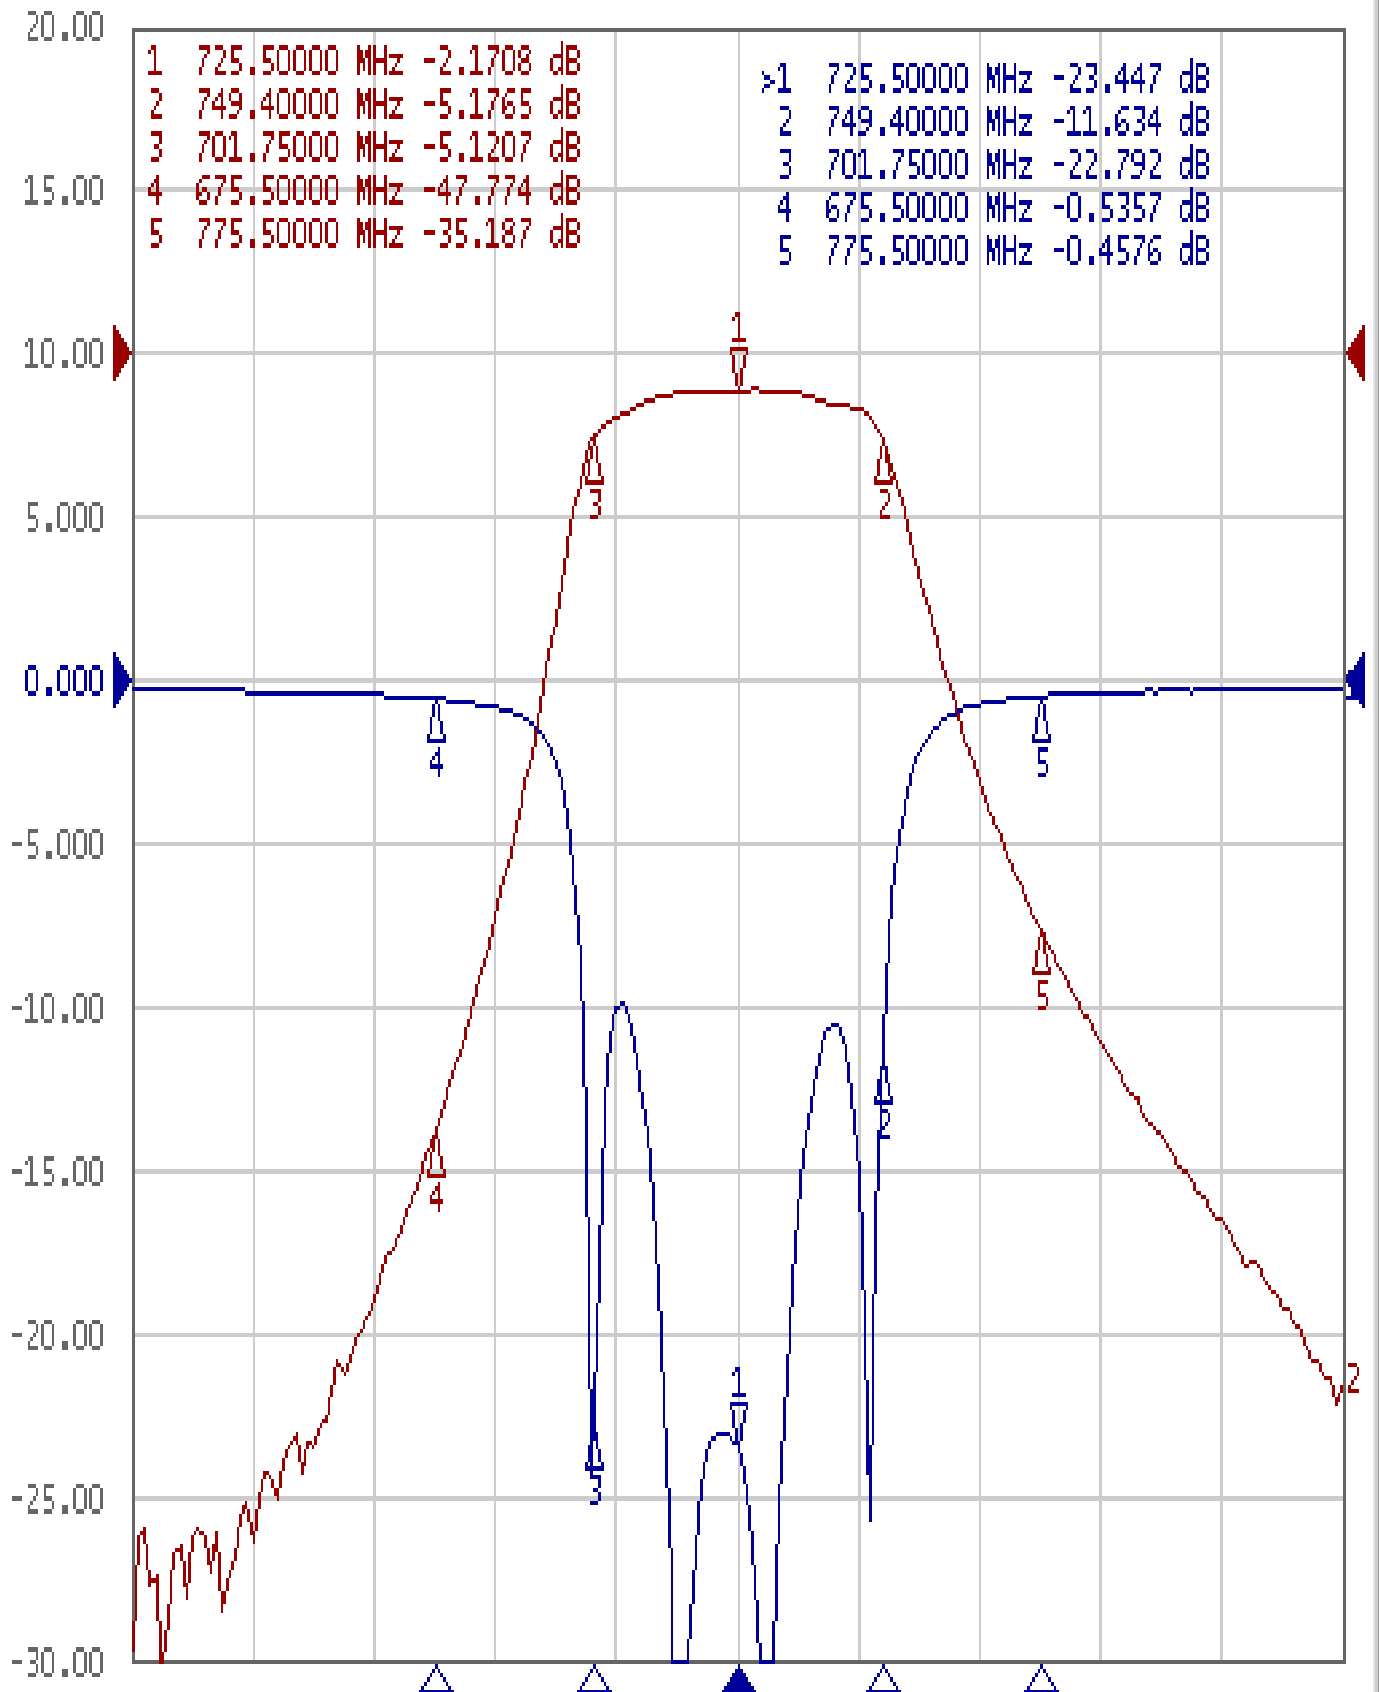

Performance- TV6565A-725.5M

201912019CD

Tr1 S11 Log Mag 5.000dB/ Ref 0.000dB [F2]
Tr2 S21 Log Mag 10.000dB/ Ref 0.000dB [F2]

1 Center 725.5 MHz

IFBW 70 kHz

Span 200 MHz Cor !