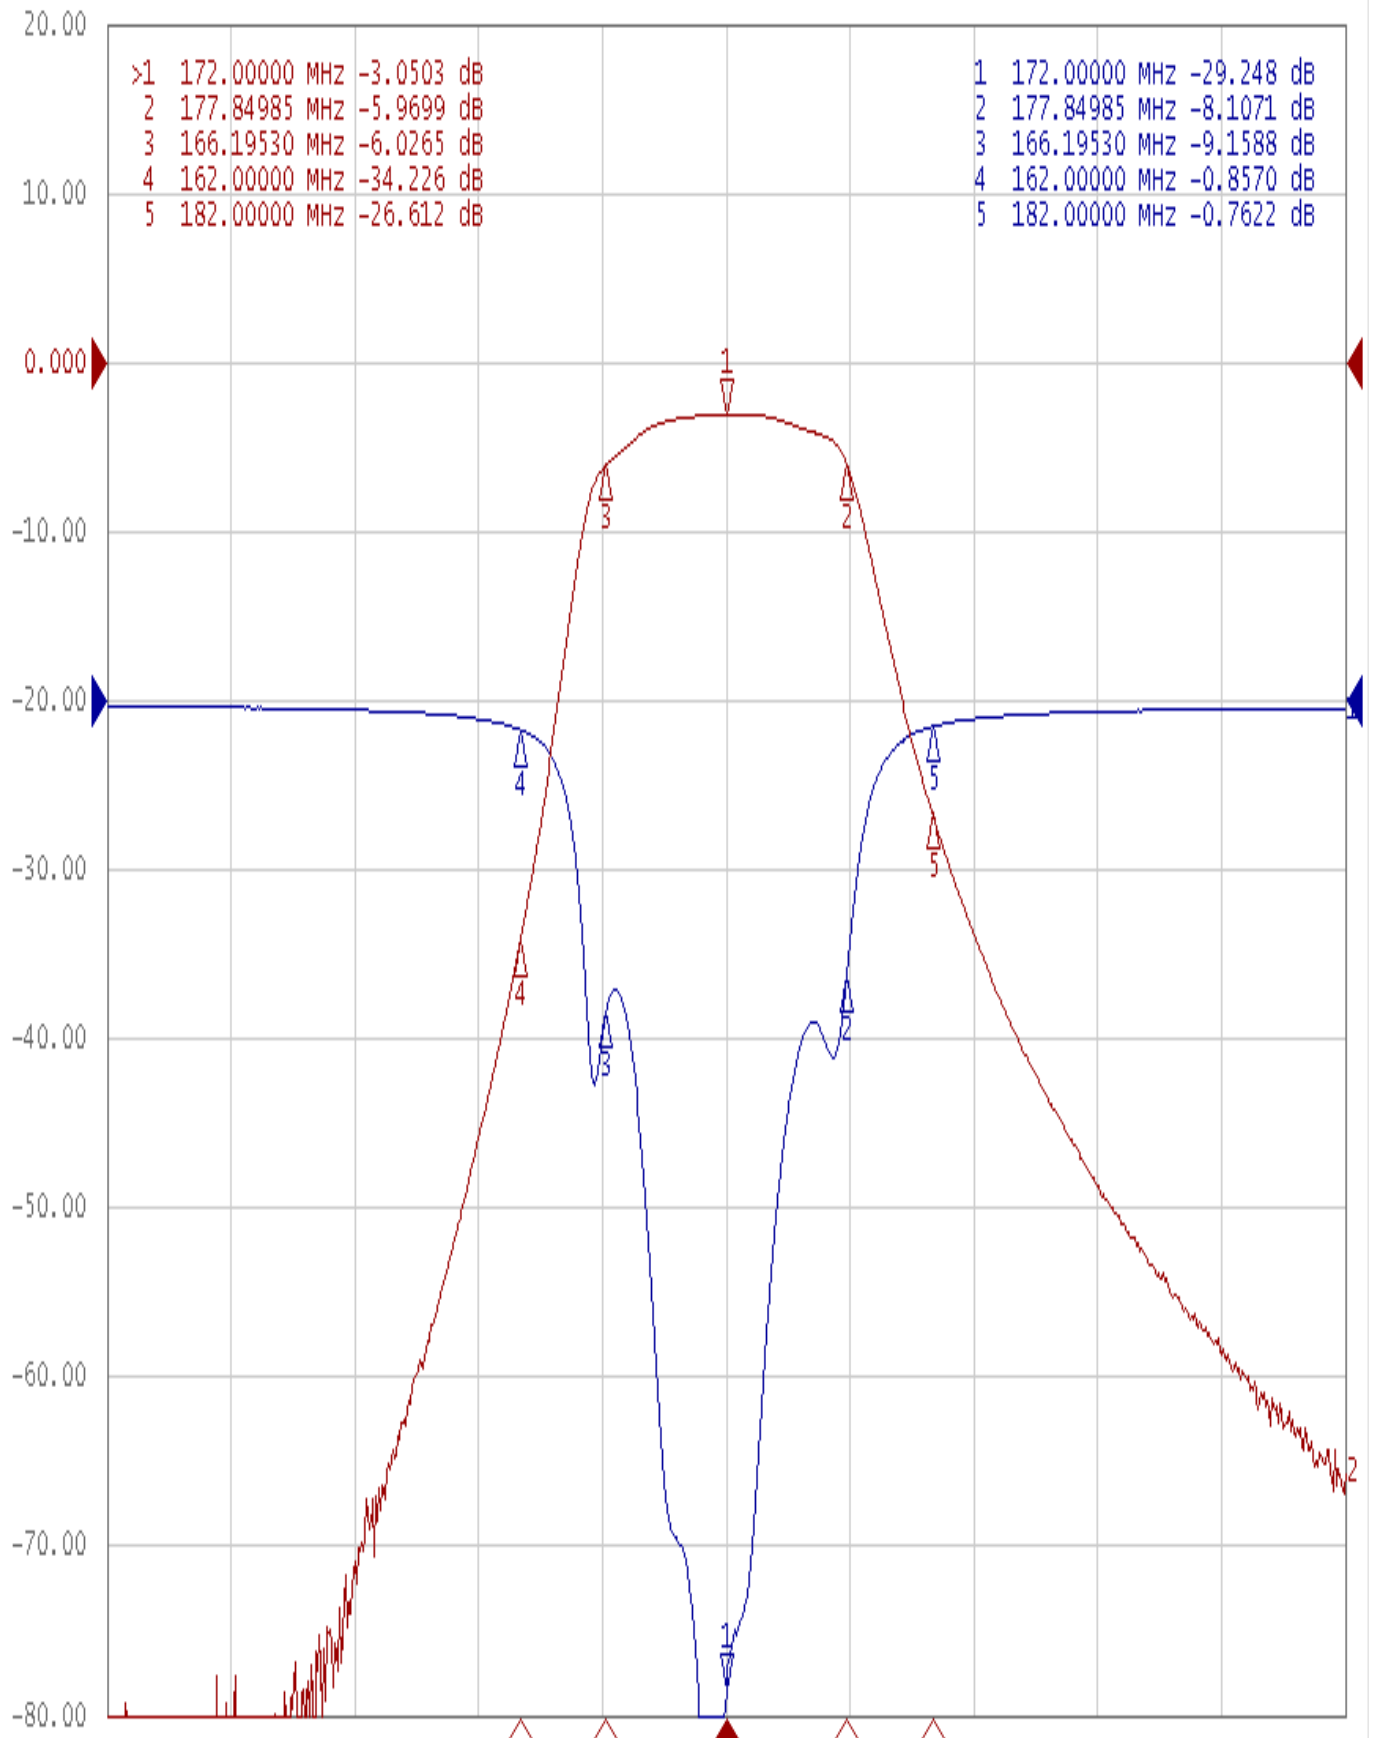

Performance-TV6504B-172M

201204089CD

Tr1 S11 Log Mag 5.000dB/ Ref 0.000dB [F2]
▶ Tr2 S21 Log Mag 10.00dB/ Ref 0.000dB [F2]

1 Center 172 MHz

IFBW 70 kHz

Span 60 MHz Cor !