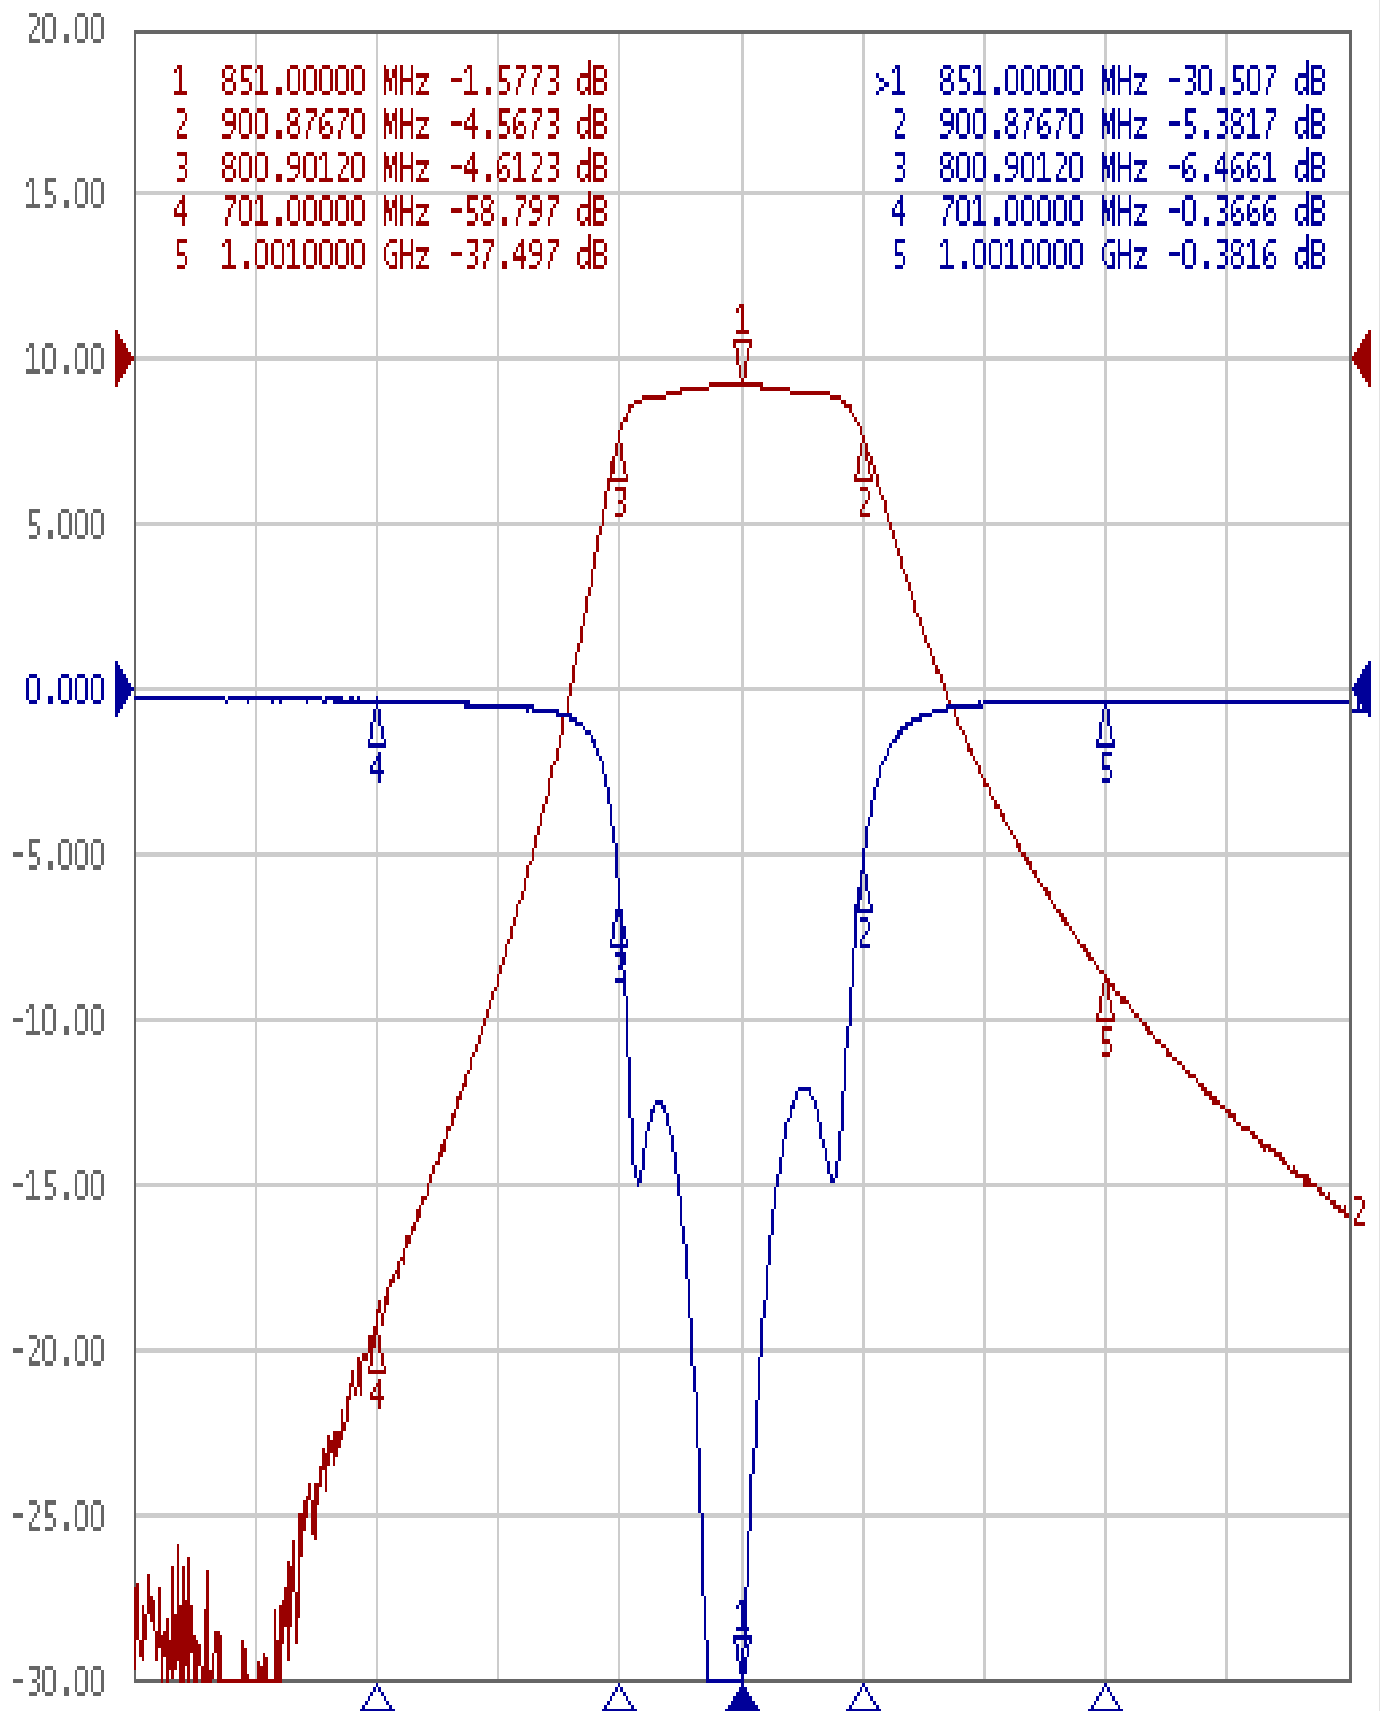

Performance-TF69865B-851M

201708075CD

Tr1 S11 Log Mag 5.000dB/ Ref 0.000dB [F2]

Tr2 S21 Log Mag 10.00dB/ Ref 0.000dB [F2]

1 Center 851 MHz

IFBW 70 kHz

Span 500 MHz Cor !