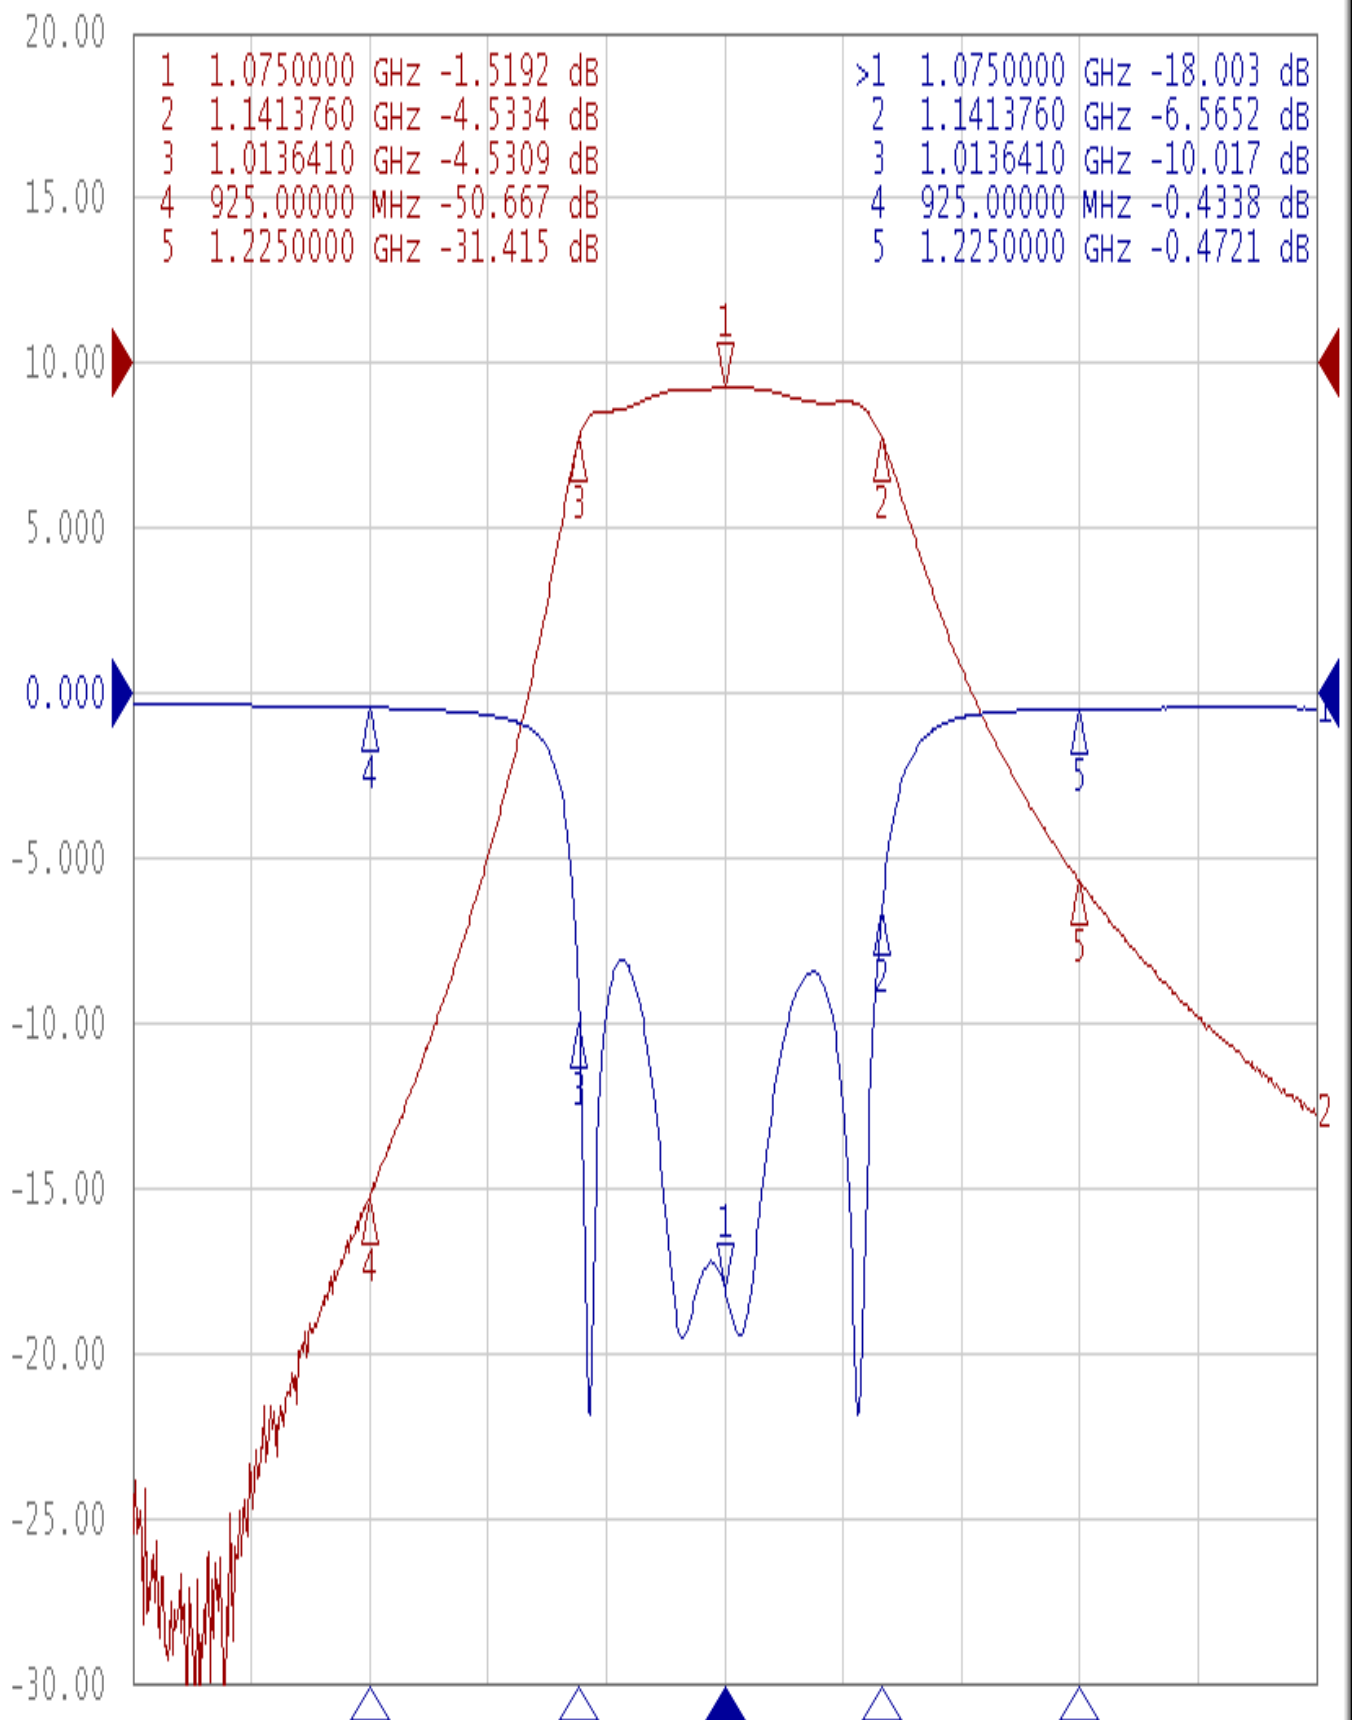

Performance-TF69864B-1075M

201206082CD

Tr1 S11 Log Mag 5.000dB/ Ref 0.000dB [F2]
Tr2 S21 Log Mag 10.00dB/ Ref 0.000dB [F2]

1 Center 1.075 GHz

IFBW 10 kHz

Span 500 MHz Cor !