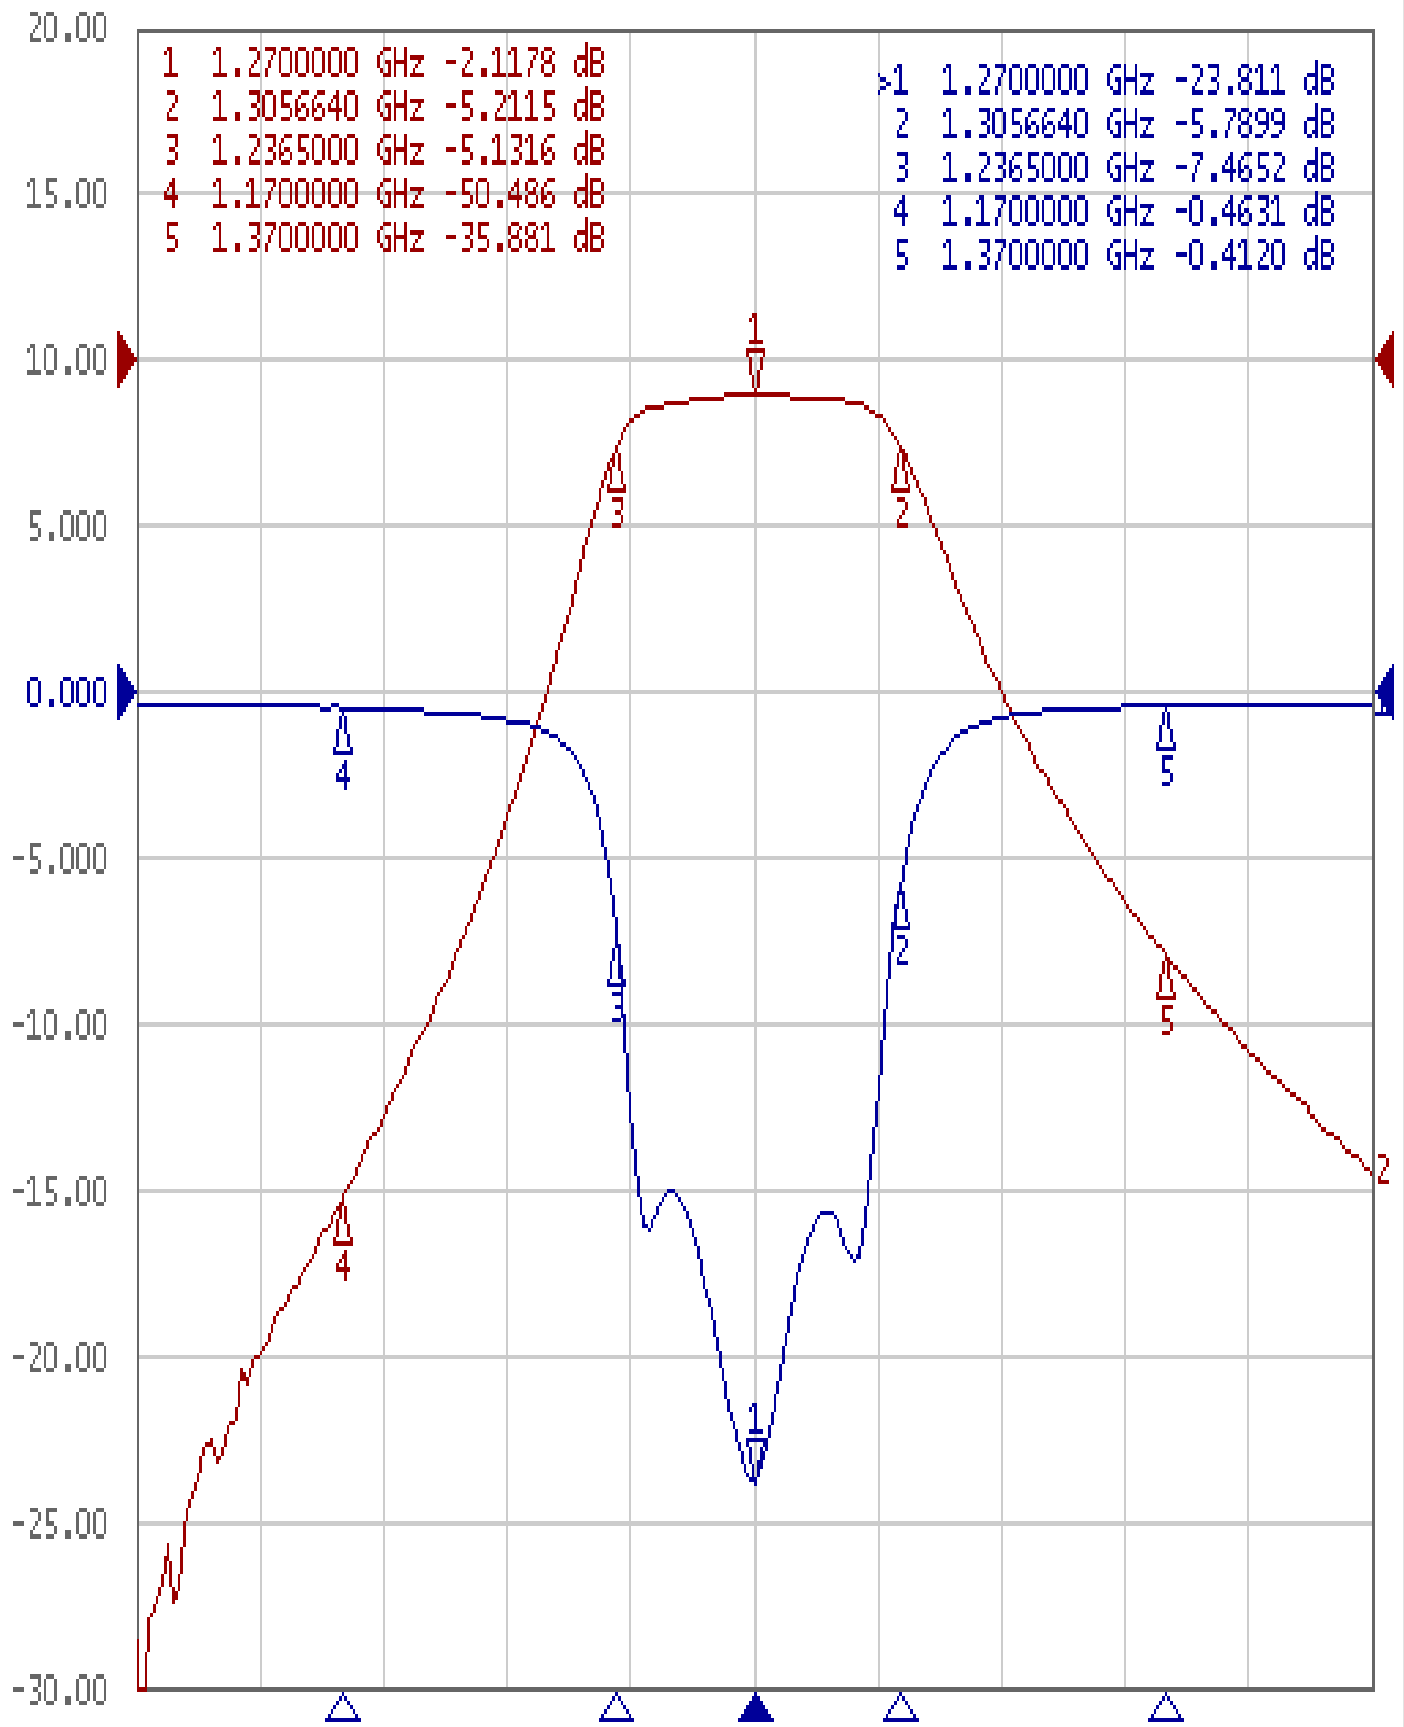

# Performance-TF69810B-1270M

## 201803028CD

▶ Tr1 S11 Log Mag 5.000dB/ Ref 0.000dB [F2]  
Tr2 S21 Log Mag 10.00dB/ Ref 0.000dB [F2]

1 Center 1.27 GHz

IFBW 70 kHz

Span 300 MHz Cor !