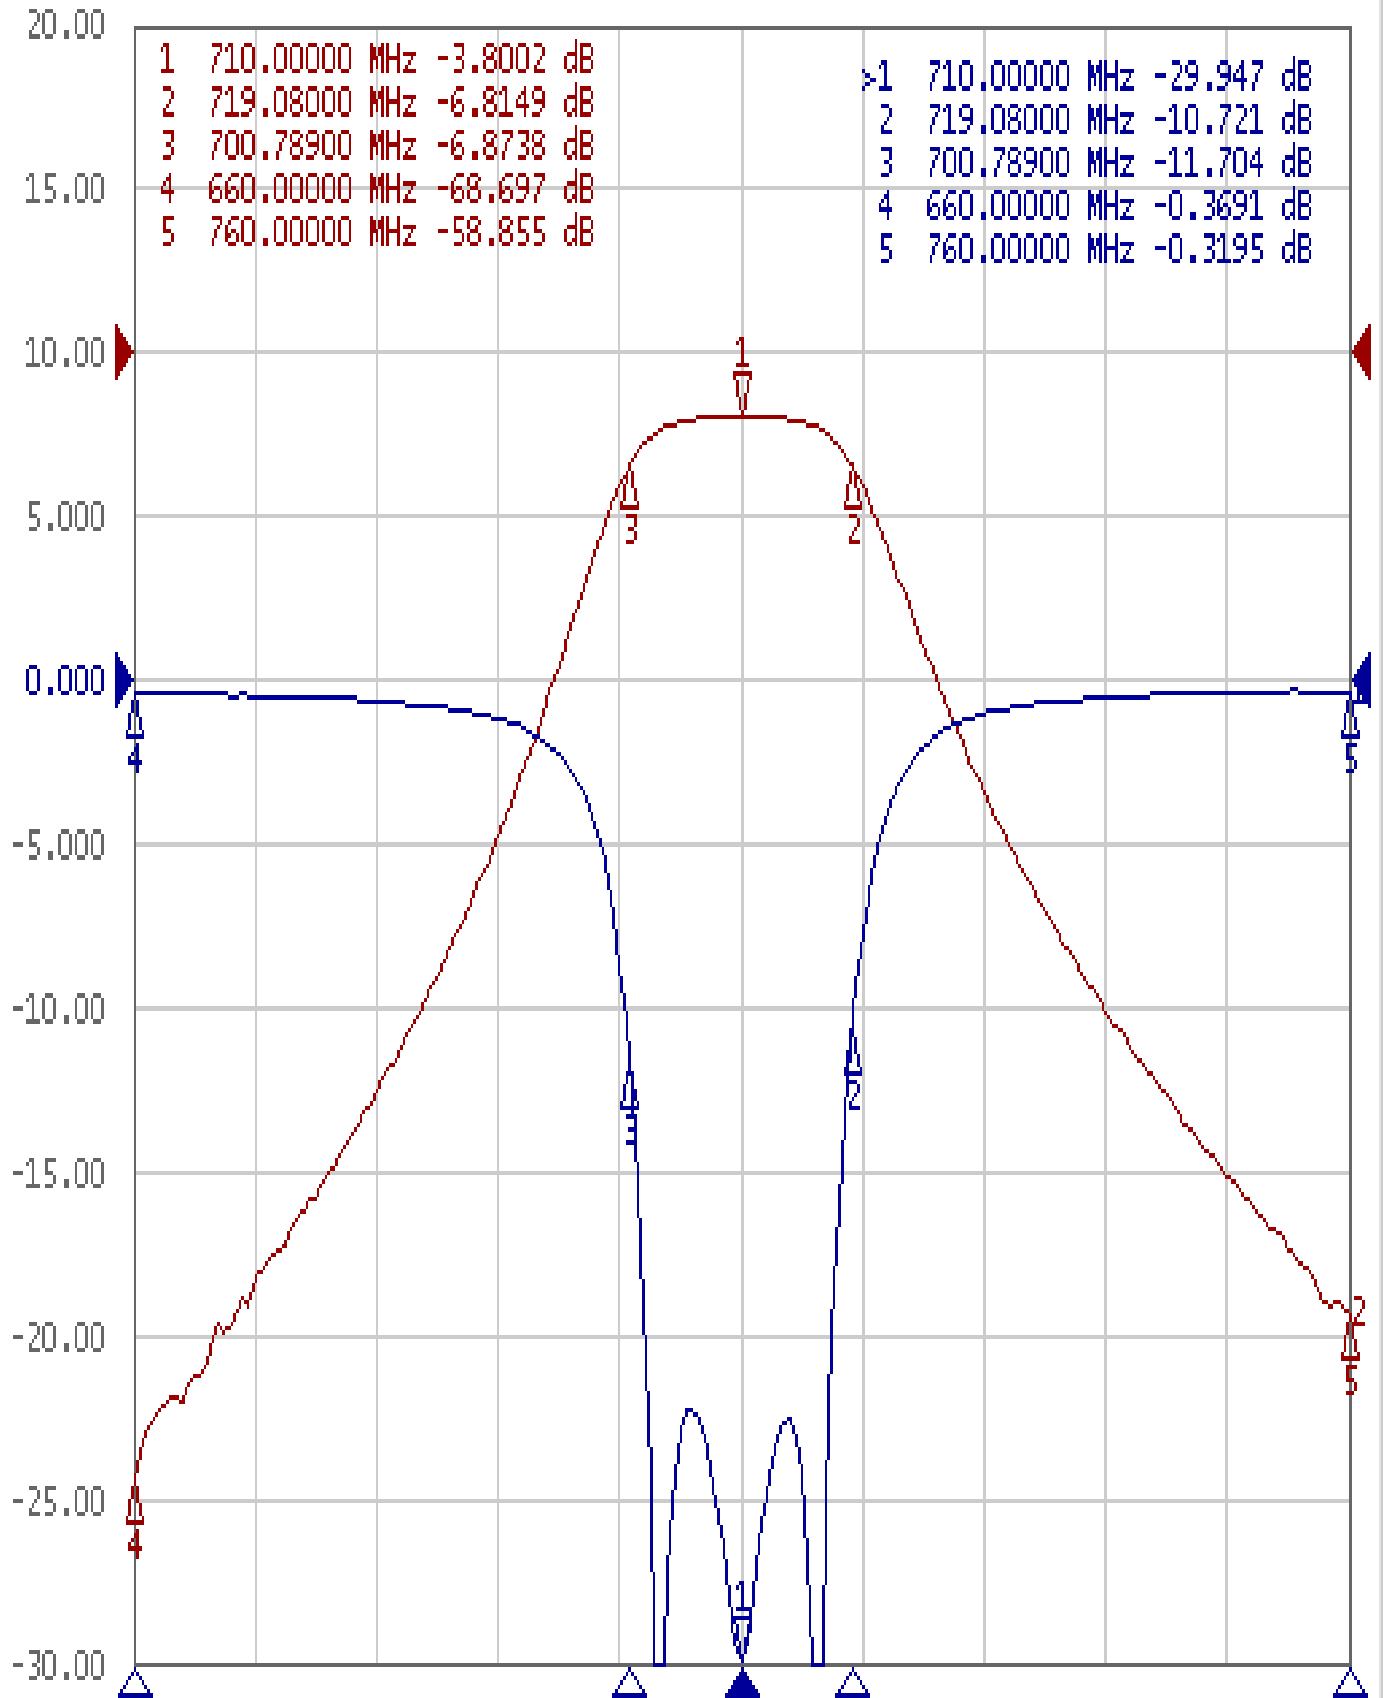

# Performance-TF64420E-710M

201707049CD

Tr1 S11 Log Mag 5.000dB/ Ref 0.000dB [F2]

Tr2 S21 Log Mag 10.000dB/ Ref 0.000dB [F2]

1 Center 710 MHz

IFBW 70 kHz

Span 100 MHz Cor !